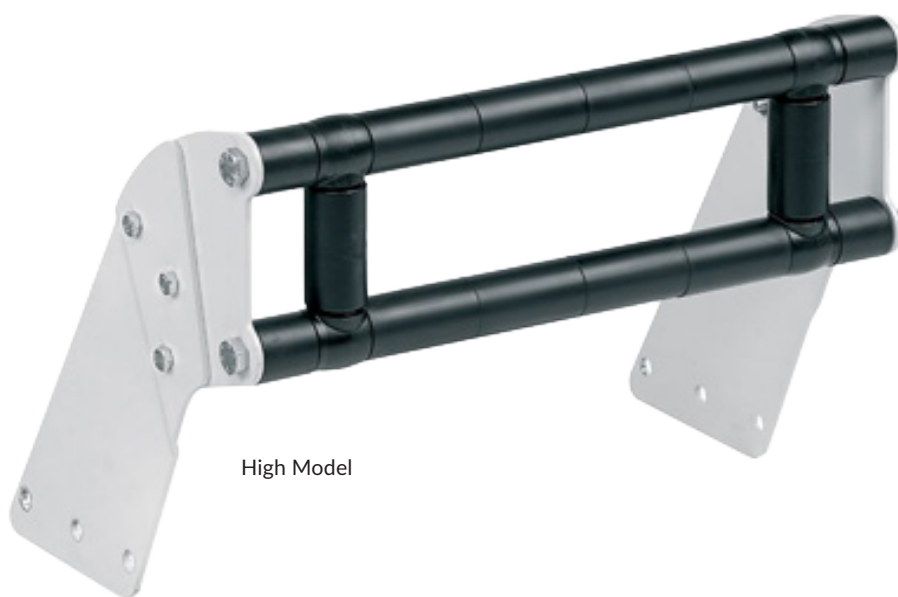

RAASM HOSE GUIDE 700 SERIES REELS

FEATURES & BENEFITS:

- Hose guide standard closed
- Available in width of 270 mm and 410 mm

Low Model

High Model

PART NO.		DIMENSIONS	WEIGHT
AF-RA-77/12775	270mm Wide Series Reel Standard Guide - Low	30x15x20	5 Kg
AF-RA-77/12775B	270mm Wide Series Reel Standard Guide - High	30x15x20	5 Kg
AF-RA-77/14175	410mm Wide Series Reel Standard Guide - Low	42X15X20	5 Kg
AF-RA-77/14175B	410mm Wide Series Reel Standard Guide - High	41X15X20	5 Kg